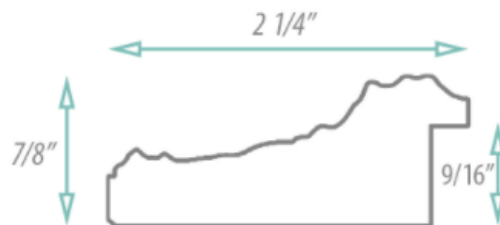

SPECIFICATION SHEET

FRAMED MIRROR

MODEL#: FM 83353-15X36

FRAMED MIRRORS COLLECTION

FEATURES:

- ONE 15X36" HIGH RESOLUTION SILVER PLATE GLASS MIRROR SIZE W/ DECORATIVE FRAME.
- "WALL HUGGER" HANGER FOR MOUNTING INCLUDED.
- STANDARD MOUNTING STYLE IS VERTICAL. FOR HORIZONTAL, PLEASE SPECIFY WHEN ORDERING.
- PACKED IN FOUR WALL (FOLDED DOUBLE WALL) CORRUGATION.
- STYLE: ORNATE
- COLOR: SILVER
- FINISH: LEAF/FOIL

MIRROR FINISHES:

- FLAT POLISHED EDGE
- BEVELED EDGE

OVERALL SIZE DIMENSION: 19 1/2" WIDE X 40 1/2" HIGH X 1" DEEP